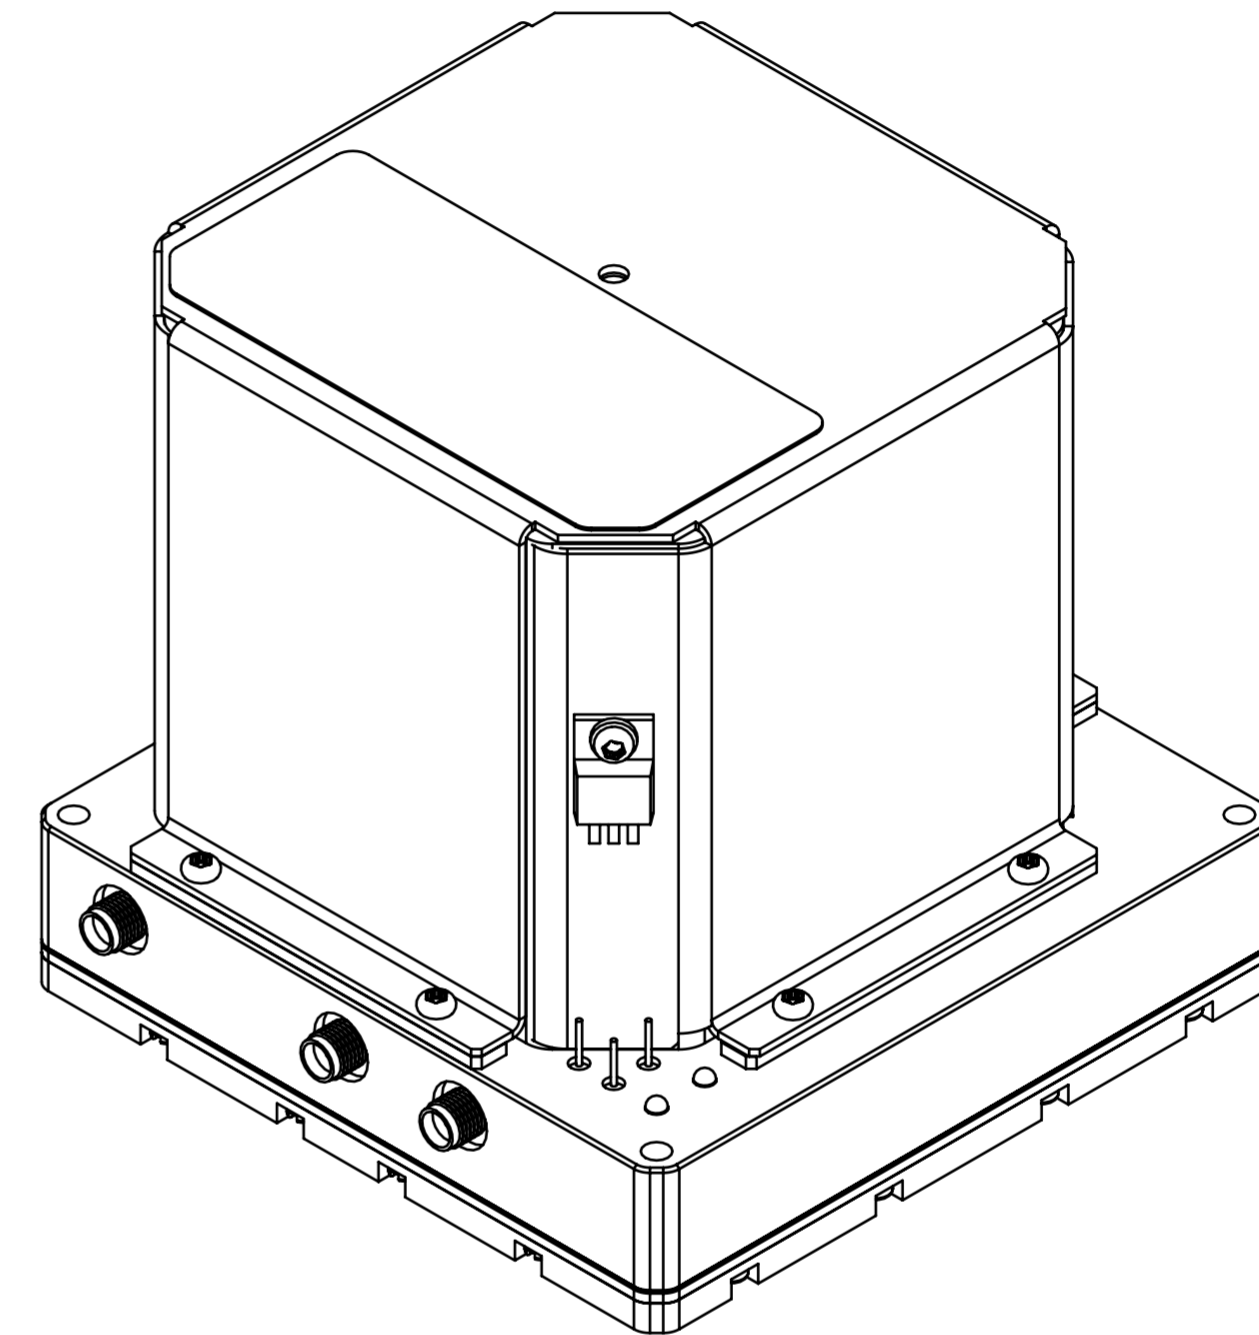

SPECIFICATIONS	
UNITS	MILLIMETERS
MATERIAL	ALUMINIUM 6061 - T6
Dimensions for Reference Only Subject to Change	

POSEIDON SCIENTIFIC INSTRUMENTS 17 Queen Victoria Street, Fremantle, Western Australia 6160 AUSTRALIA PH: + 61 8 9430 6639 FAX + 61 8 9335 4650		
DRAWING NAME		
L-Band - DRO - X.XXX - FR Outline Drawing		
SIZE	DRAWN BY	WEBSITE ADDRESS
A2	C.Coleman	www.psi.com.au
SCALE	DATE	CONTACT DETAILS
1:1	17/05/2010	sales@psi.com.au
SHEET		
1 of 1		