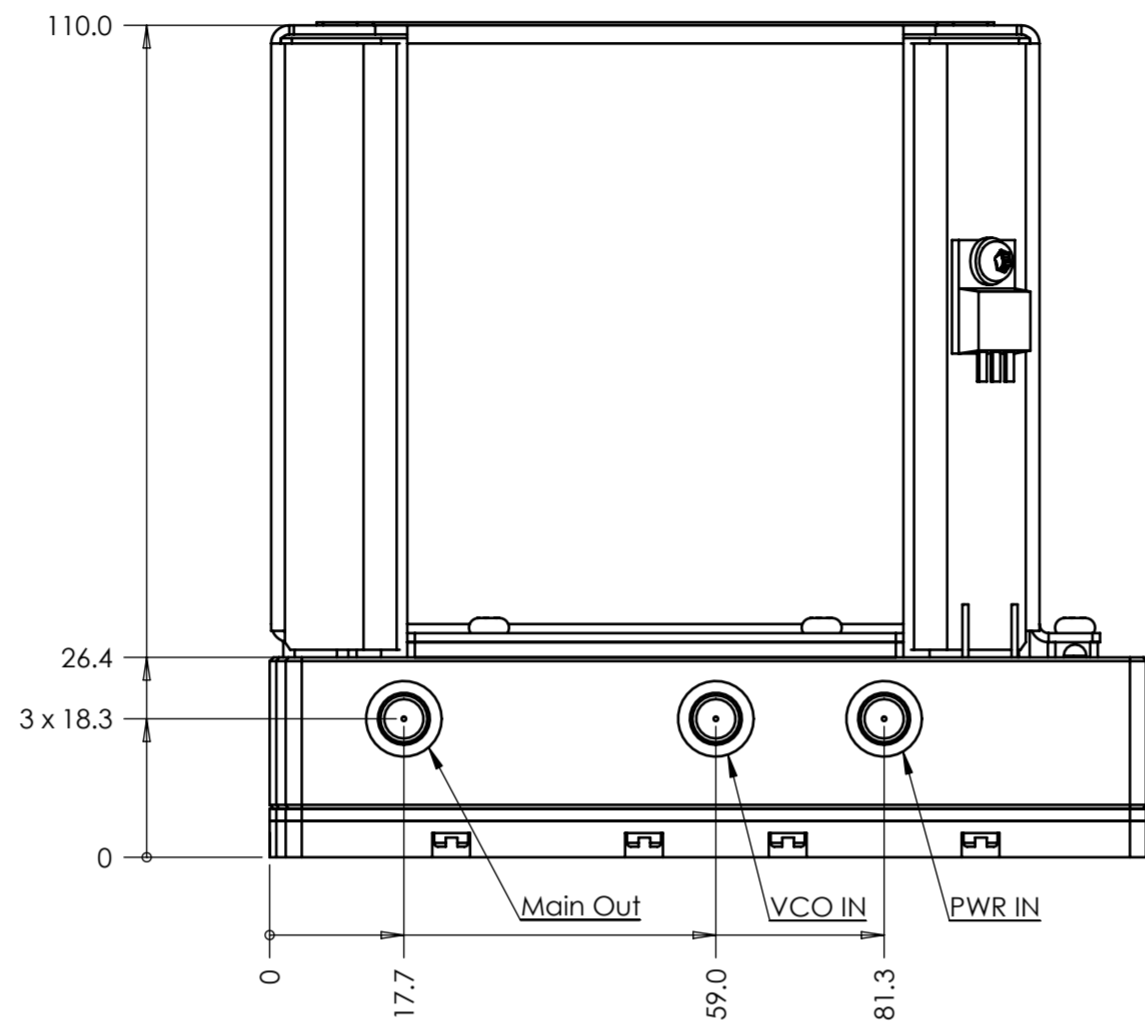

SPECIFICATIONS	
UNITS	MILLIMETERS
MATERIAL	ALUMINIUM 6061 - T6
Dimensions for Reference Only Subject to Change	

POSEIDON SCIENTIFIC INSTRUMENTS 17 Queen Victoria Street, Fremantle, Western Australia 6160 AUSTRALIA PH: + 61 8 9430 6639 FAX + 61 8 9335 4650		
DRAWING NAME		
L-Band - DRO - X.XXX - FR Outline Drawing		
SIZE	DRAWN BY	WEBSITE ADDRESS
A2	C.Coleman	www.psi.com.au
SCALE	DATE	CONTACT DETAILS
1:1	17/05/2010	sales@psi.com.au
SHEET		
1 of 1		