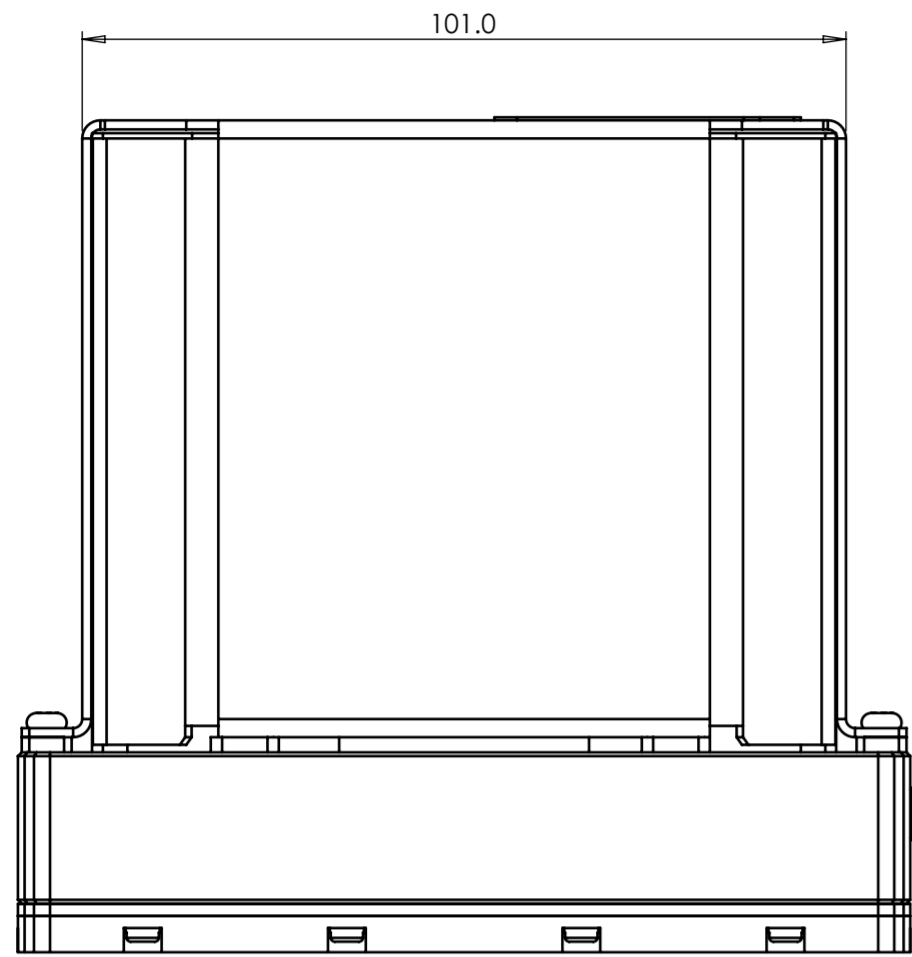

SPECIFICATIONS	
UNITS	MILLIMETERS
MATERIAL	ALUMINIUM 6061 - T6
Dimensions for Reference Only Subject to Change	

POSEIDON SCIENTIFIC INSTRUMENTS 17 Queen Victoria Street, Fremantle, Western Australia 6160 AUSTRALIA PH: + 61 8 9430 6639 FAX + 61 8 9335 4650		
DRAWING NAME		
L-Band - DRO - X.XXX - FR Outline Drawing		
SIZE	DRAWN BY	WEBSITE ADDRESS
A2	C.Coleman	www.psi.com.au
SCALE	DATE	CONTACT DETAILS
1:1	17/05/2010	sales@psi.com.au
SHEET		
1 of 1		