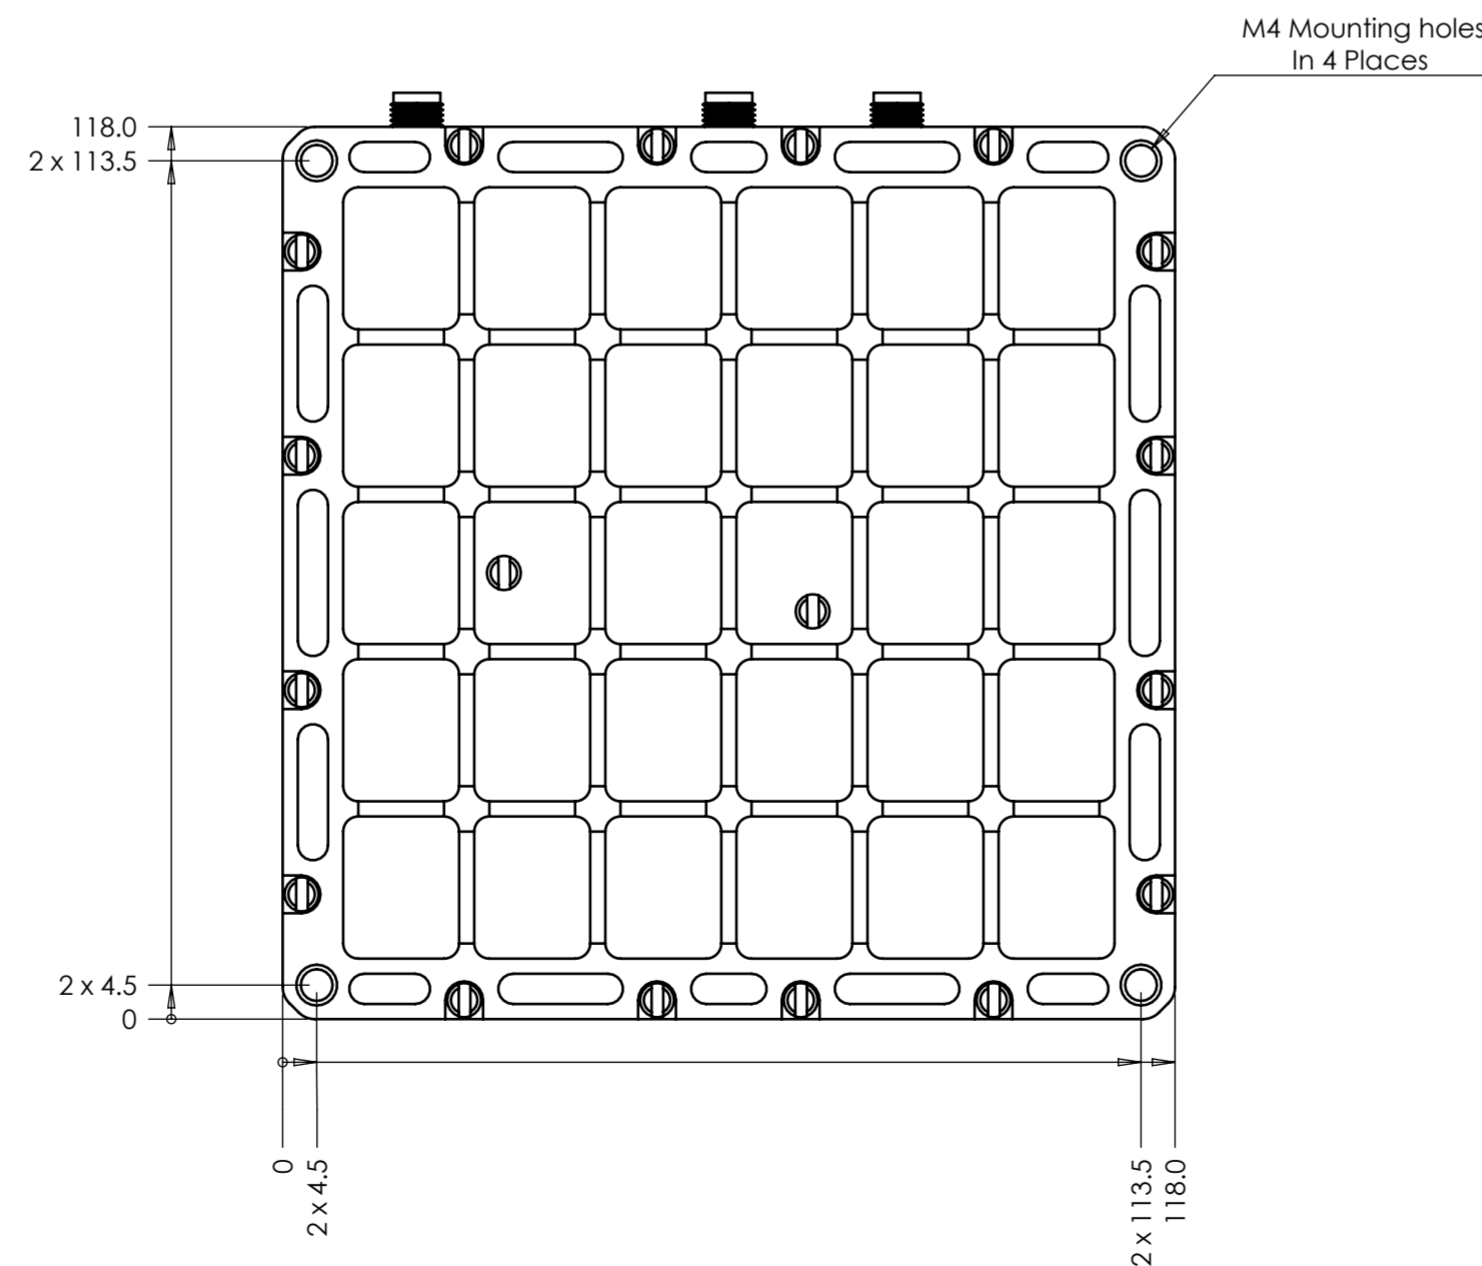

SPECIFICATIONS	
UNITS	MILLIMETERS
MATERIAL	ALUMINIUM 6061 - T6
Dimensions for Reference Only Subject to Change	

POSEIDON SCIENTIFIC INSTRUMENTS 17 Queen Victoria Street, Fremantle, Western Australia 6160 AUSTRALIA PH: + 61 8 9430 6639 FAX + 61 8 9335 4650		
DRAWING NAME		
L-Band - DRO - X.XXX - FR Outline Drawing		
SIZE	DRAWN BY	WEBSITE ADDRESS
A2	C.Coleman	www.psi.com.au
SCALE	DATE	CONTACT DETAILS
1:1	17/05/2010	sales@psi.com.au
SHEET		
1 of 1		